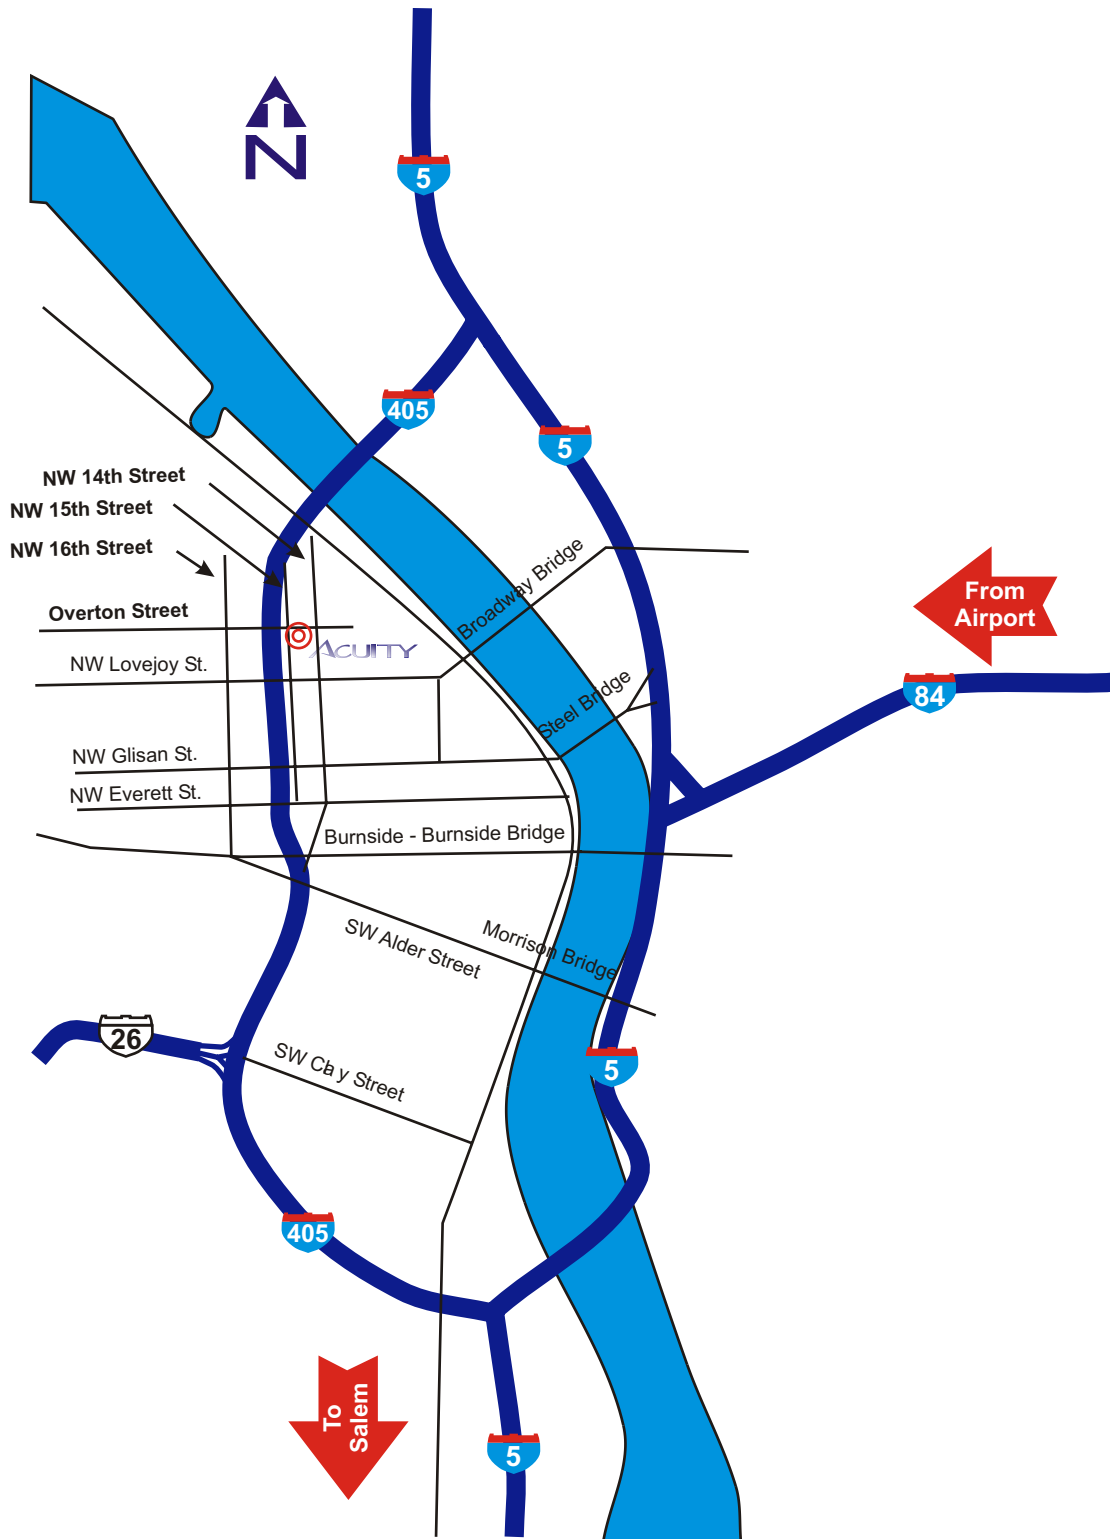

ACUITY

ACUITY INCORPORATED

FLYING RHINOCEROS BUILDING 1440 NW OVERTON STREET, #150 PORTLAND, OR 97209

PHONE 503.221.6995 FAX 503.221.3139

www.acuityinc.com