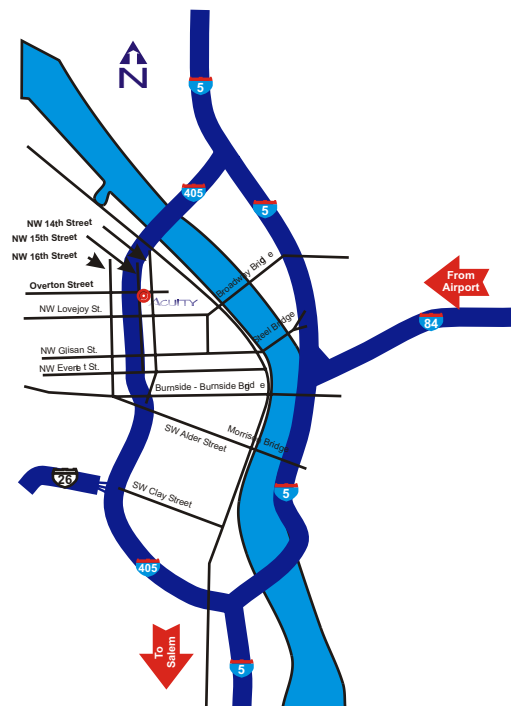

Parking

Limited visitor parking is available in the parking lot on the North (Overton Street) side of the building. If that is full, there is no cost parking on all of the adjacent streets.

Acuity is in suite 150, which will be the double doors to your right as you enter the lobby.